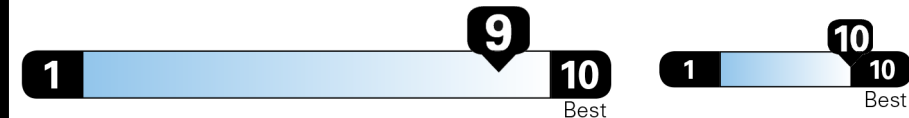

Fuel Economy & Greenhouse Gas Rating (tailpipe only) Smog Rating (tailpipe only)

This vehicle emits 0 grams CO₂ per mile. The best emits 0 grams per mile (tailpipe only). Does not include emissions from generating electricity; learn more at fueleconomy.gov.

Actual results will vary for many reasons, including driving conditions and how you drive and maintain your vehicle. The average new vehicle gets 29 MPG and costs $8,500 to fuel over 5 years. Cost estimates are based on 15,000 miles per year at $0.17 per kW-hr. MPGe is miles per gasoline gallon equivalent. Vehicle emissions are a significant cause of climate change and smog.

fueleconomy.gov

Calculate personalized estimates and compare vehicles

MANUFACTURER'S SUGGESTED RETAIL PRICE† $38,964.00

DELIVERY, PROCESSING AND HANDLING FEE 1,595.00

TOTAL SUGGESTED RETAIL PRICE $40,559.00

†Manufacturer's suggested retail price excludes delivery processing and handling fees, license and title fees, applicable federal, state and local taxes, and dealer and distributor options and accessories.

Delivered by Truck to: 12173
OTTAWA TOYOTA
4000 N. COLUMBUS STREET
OTTAWA IL61350

TML2E1N1S0F0W0