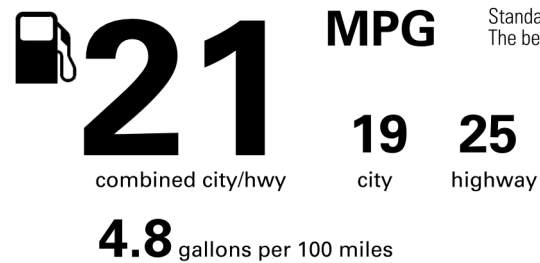

Not Original - Copy

Created: 2025-03-23 10:23:03 (UTC)

EPA DOT Fuel Economy and Environment

Gasoline Vehicle

Fuel Economy

You spend \$3,250 more in fuel costs over 5 years compared to the average new vehicle.