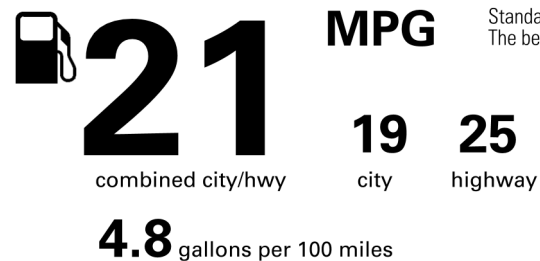

For Full Product Details, Please Visit Toyota.com/4Runner

Created on 2026-05-18 10:23:09 (UTC)

Full Tank of Gas

BASE MANUFACTURER'S SUGGESTED RETAIL PRICE \$44,070.00

OPTIONAL EQUIPMENT

FE	50 STATE EMISSIONS	
2B.	Door Panel Protectors- Interior Gray	135.00
2L.	Badge- Front Illuminated Dark Chrome	285.00
3F.	Air Filter- TRD Panel Drop In	90.00
3T.	Roof Rail Cross Bars Gloss Black	420.00
5A.	Cargo Cover- Retractable Black	135.00
63.	Floor Mats- All Weather- '4Runner'	248.00
D5.	Door Edge Guards- Front Color Keyed	150.00
D8.	Towing- Ball Mount	65.00
MF.	Mudguards- Fr +Rr Molded Black '4Runner'	175.00
R5.	Cargo Tray- All Weather '4Runner'	140.00
T7.	Badge Inserts- Rr TOYOTA Matte Black	65.00
V1.	Dash Cam System- Front Integrated	499.00

EPA DOT Fuel Economy and Environment

Gasoline Vehicle

Fuel Economy

You spend \$3,250 more in fuel costs over 5 years compared to the average new vehicle.

Annual fuel cost

\$2,350

Fuel Economy & Greenhouse Gas Rating (tailpipe only) Smog Rating (tailpipe only)